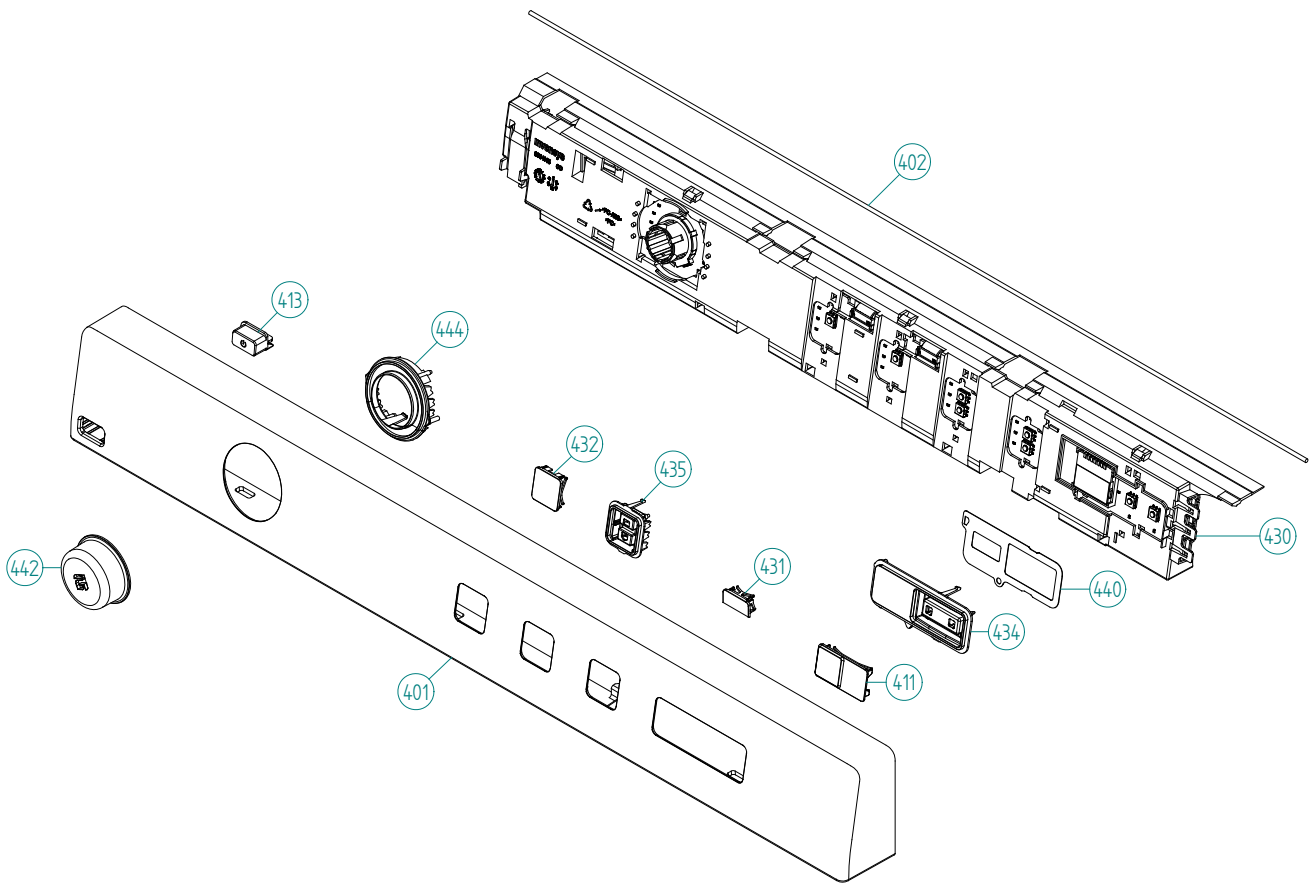

Control Panel

ASKO, T753C US - Titan (TD60.1)

Pos	Spare part No.	Description	Qty	Comment
401	8090247-81-UL	PANEL ASKO T753C US	1 Pc's	
402	8079749	Rubber Seal-Cntrl Panel to Brd	1 Pc's	
411	8083800-81	PUSHBUT. START/STOP PRINTED TD	1 Pc's	
413	8081710-81	PUSHBU. MAINSWITCH WMD60.2 UL4	1 Pc's	
430	8082929	CONTROL UNIT TD60.1 B (DISP.)	1 Pc's	
431	8083234-81	PUSHBUTT. OPTION 2 WMD60.1 UL4	2 Pc's	
432	8083233-81	PUSHBUTTON OPTION 1 WMD60.1	2 Pc's	
434	8083238	LENS START STOP DISP. WMD60.1	1 Pc's	
435	8083241	LENS OPTION WMD60.1	3 Pc's	
440	8088564	DECOR PLATE WMD60.1	1 Pc's	
442	8801433-81	KNOB COMPL. WMD60.1 TITANIUM	1 Pc's	
444	8083482	LENS JOGDIAL WMD60.1	1 Pc's	
490	8090243	INSTRUCT. T753C ENGLISH US/CA	1 Pc's	
490	8090244	INSTRUCT. T753C FRENCH US/CA	1 Pc's	

Upper session

ASKO, T753C US - Titan (TD60.1)

Pos	Spare part No.	Description	Qty	Comment
501	8076029	FRONTBEAM	1 Pc's	
501-a	8902362	Screw 20 Torx Self Tapping	2 Pc's	
501-b	8901413	Lock Washer laundry tops	2 Pc's	
506	8054072	NIPPLE WATER HOSE	1 Pc's	
507	8088169	RUBBER HOSE 9X13X950	1 Pc's	
527	8076202	EMC-FILTER WITH INDUCTOR	1 Pc's	
527-a	8901155	Nut	1 Pc's	
527-b	8901419	Lock Washer	1 Pc's	
529	8079840	CABLE SET AP FB MO TD UL4	1 Pc's	
529	8079844	CABLE SET NTC-C TD UL4	1 Pc's	
529	8083027	CABLE SET EL TD UL4	1 Pc's	
529	8082567	CABLE SET P TD UL4	1 Pc's	
529	8083019	CABLE SET LB TD UL4	1 Pc's	
530	8077519	BRACKET FOR DOOR SWITCH	1 Pc's	
531	8073836	MICROSWITCH DOOR	1 Pc's	
551	8076324	Connection box T711	1 Pc's	
552	8061455	Receptacle 05 WMD Connect	1 Pc's	
553	8061891	Terminal Block DryerTD 20	1 Pc's	
554	8060462	Grommet	1 Pc's	
554	8078291	GROMMET 94793	1 Pc's	
555	8060463	Lock Nut	1 Pc's	
556	8063756	Cover Terminal block T700s	1 Pc's	
556-a	8901097	Screw Terminal	1 Pc's	