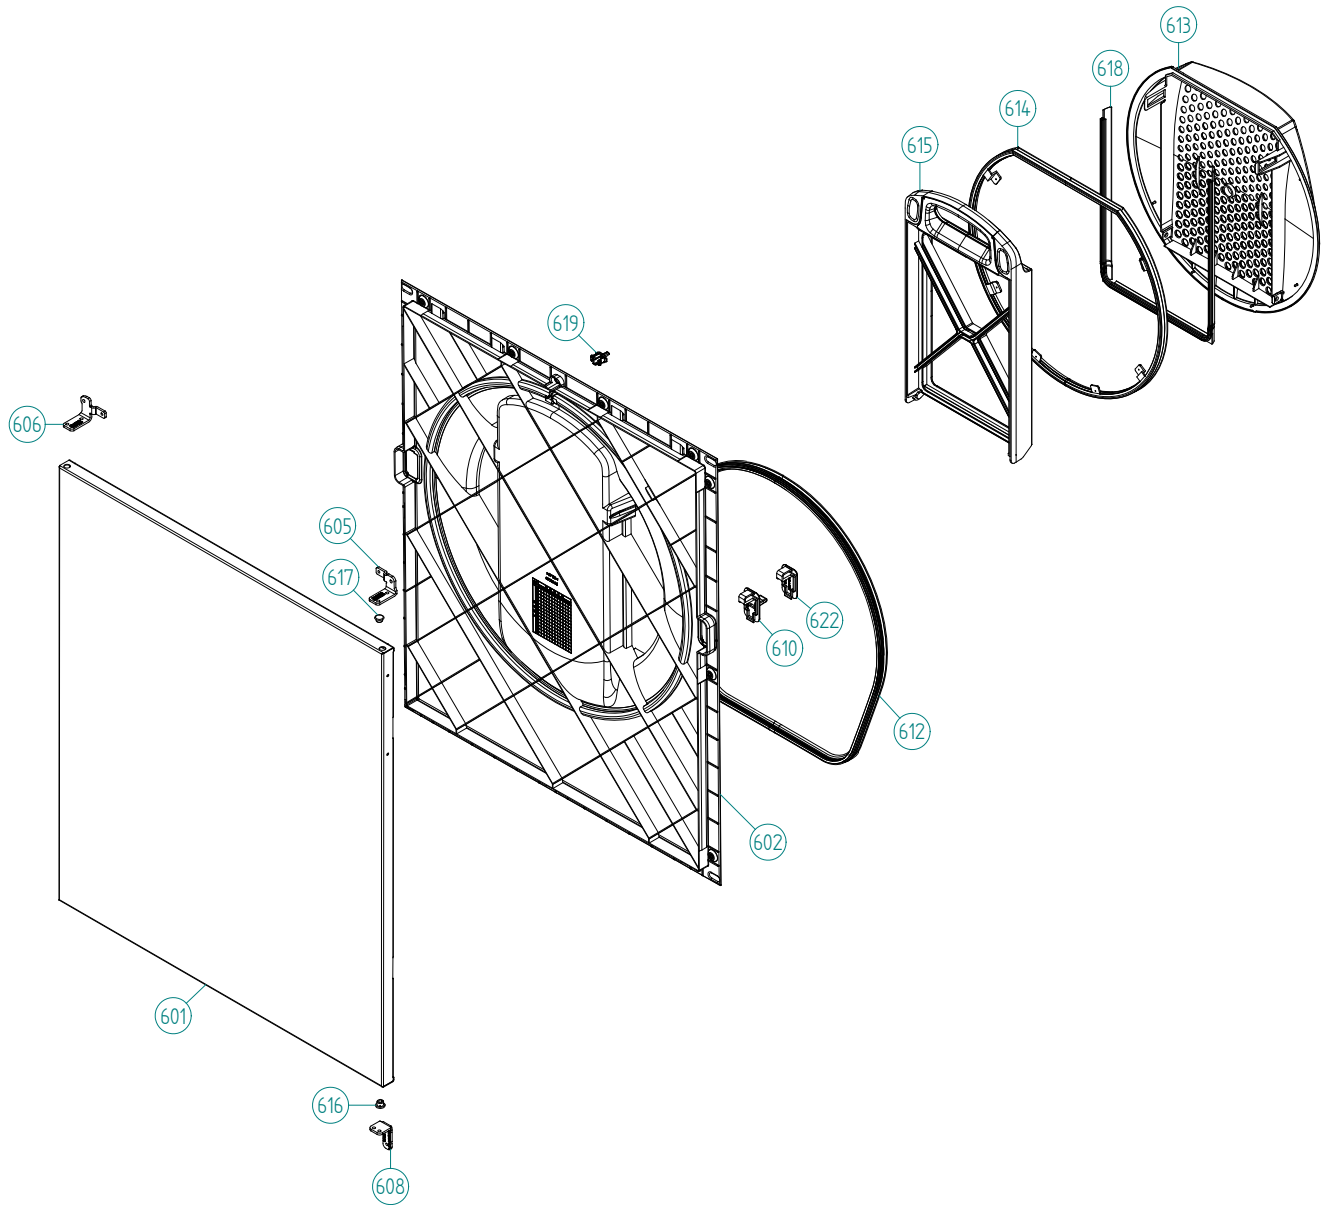

Control Panel

ASKO, T753C US - Titan (TD60.1)

Pos	Spare part No.	Description	Qty	Comment
401	8090247-81-UL	PANEL ASKO T753C US	1 Pc's	
402	8079749	Rubber Seal-Cntrl Panel to Brd	1 Pc's	
411	8083800-81	PUSHBUT. START/STOP PRINTED TD	1 Pc's	
413	8081710-81	PUSHBU. MAINSWITCH WMD60.2 UL4	1 Pc's	
430	8082929	CONTROL UNIT TD60.1 B (DISP.)	1 Pc's	
431	8083234-81	PUSHBUTT. OPTION 2 WMD60.1 UL4	2 Pc's	
432	8083233-81	PUSHBUTTON OPTION 1 WMD60.1	2 Pc's	
434	8083238	LENS START STOP DISP. WMD60.1	1 Pc's	
435	8083241	LENS OPTION WMD60.1	3 Pc's	
440	8088564	DECOR PLATE WMD60.1	1 Pc's	
442	8801433-81	KNOB COMPL. WMD60.1 TITANIUM	1 Pc's	
444	8083482	LENS JOGDIAL WMD60.1	1 Pc's	
490	8090243	INSTRUCT. T753C ENGLISH US/CA	1 Pc's	
490	8090244	INSTRUCT. T753C FRENCH US/CA	1 Pc's	

Upper session

ASKO, T753C US - Titan (TD60.1)

Pos	Spare part No.	Description	Qty	Comment
501	8076029	FRONTBEAM	1 Pc's	
501-a	8902362	Screw 20 Torx Self Tapping	2 Pc's	
501-b	8901413	Lock Washer laundry tops	2 Pc's	
506	8054072	NIPPLE WATER HOSE	1 Pc's	
507	8088169	RUBBER HOSE 9X13X950	1 Pc's	
527	8076202	EMC-FILTER WITH INDUCTOR	1 Pc's	
527-a	8901155	Nut	1 Pc's	
527-b	8901419	Lock Washer	1 Pc's	
529	8079840	CABLE SET AP FB MO TD UL4	1 Pc's	
529	8079844	CABLE SET NTC-C TD UL4	1 Pc's	
529	8083027	CABLE SET EL TD UL4	1 Pc's	
529	8082567	CABLE SET P TD UL4	1 Pc's	
529	8083019	CABLE SET LB TD UL4	1 Pc's	
530	8077519	BRACKET FOR DOOR SWITCH	1 Pc's	
531	8073836	MICROSWITCH DOOR	1 Pc's	
551	8076324	Connection box T711	1 Pc's	
552	8061455	Receptacle 05 WMD Connect	1 Pc's	
553	8061891	Terminal Block DryerTD 20	1 Pc's	
554	8060462	Grommet	1 Pc's	
554	8078291	GROMMET 94793	1 Pc's	
555	8060463	Lock Nut	1 Pc's	
556	8063756	Cover Terminal block T700s	1 Pc's	
556-a	8901097	Screw Terminal	1 Pc's	