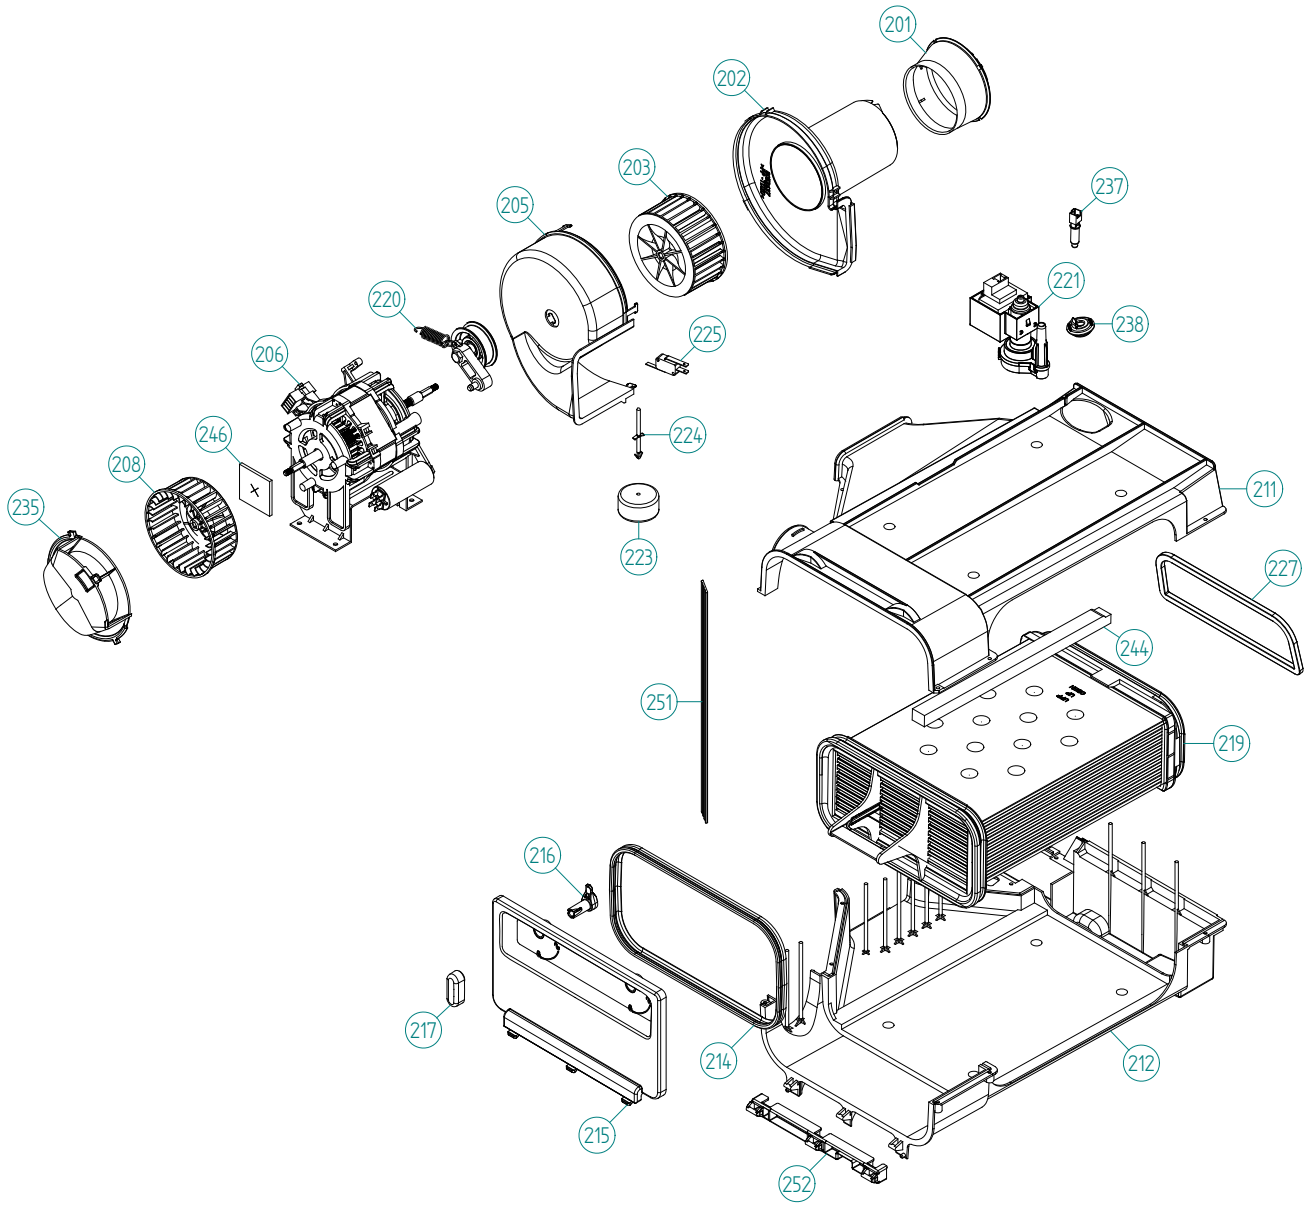

Outer Casing

ASKO, T753C US - Titan (TD60.1)

Pos	Spare part No.	Description	Qty	Comment
101	8061817-81	Top WM50 titanium	1 Pc's	
101-a	8902362	Screw 20 Torx Self Tapping	3 Pc's	
101-b	8901413	Lock Washer laundry tops	2 Pc's	
106	8801174-81	Side WM50 titanium	2 Pc's	
107	8061763	Clip Front Plate 600700s	2 Pc's	
108	8061916	CABLE HOLDER WMD20	2 Pc's	
117	8093526-81	LOCK PUSH/PUSH	1 Pc's	
119	8077511-81	PLINTH CONDENSER	1 Pc's	
123	8076075-81	COVER FOR FAN HOUSING	1 Pc's	
130	8053980	Stacking Bracket All TDs	2 Pc's	
132	8064114	Pair, Holders, TD Feet/Stacking	1 Pc's	
133	8054733	Rubber Hose Accy Drain Cond	1 Pc's	
134	8076336	REAR PANEL OUTER rpl by 8076336-A	1 Pc's	
134-a	8902362	Screw 20 Torx Self Tapping	10 Pc's	
136	8083561	CABLE HOLDER TD	1 Pc's	
139	8061618	BASE PAN WMD20	1 Pc's	
140	8059334	Leveling Leg Comp WMD 20	4 Pc's	

Control Panel

ASKO, T753C US - Titan (TD60.1)

Pos	Spare part No.	Description	Qty	Comment
401	8090247-81-UL	PANEL ASKO T753C US	1 Pc's	
402	8079749	Rubber Seal-Cntrl Panel to Brd	1 Pc's	
411	8083800-81	PUSHBUT. START/STOP PRINTED TD	1 Pc's	
413	8081710-81	PUSHBU. MAINSWITCH WMD60.2 UL4	1 Pc's	
430	8082929	CONTROL UNIT TD60.1 B (DISP.)	1 Pc's	
431	8083234-81	PUSHBUTT. OPTION 2 WMD60.1 UL4	2 Pc's	
432	8083233-81	PUSHBUTTON OPTION 1 WMD60.1	2 Pc's	
434	8083238	LENS START STOP DISP. WMD60.1	1 Pc's	
435	8083241	LENS OPTION WMD60.1	3 Pc's	
440	8088564	DECOR PLATE WMD60.1	1 Pc's	
442	8801433-81	KNOB COMPL. WMD60.1 TITANIUM	1 Pc's	
444	8083482	LENS JOGDIAL WMD60.1	1 Pc's	
490	8090243	INSTRUCT. T753C ENGLISH US/CA	1 Pc's	
490	8090244	INSTRUCT. T753C FRENCH US/CA	1 Pc's	