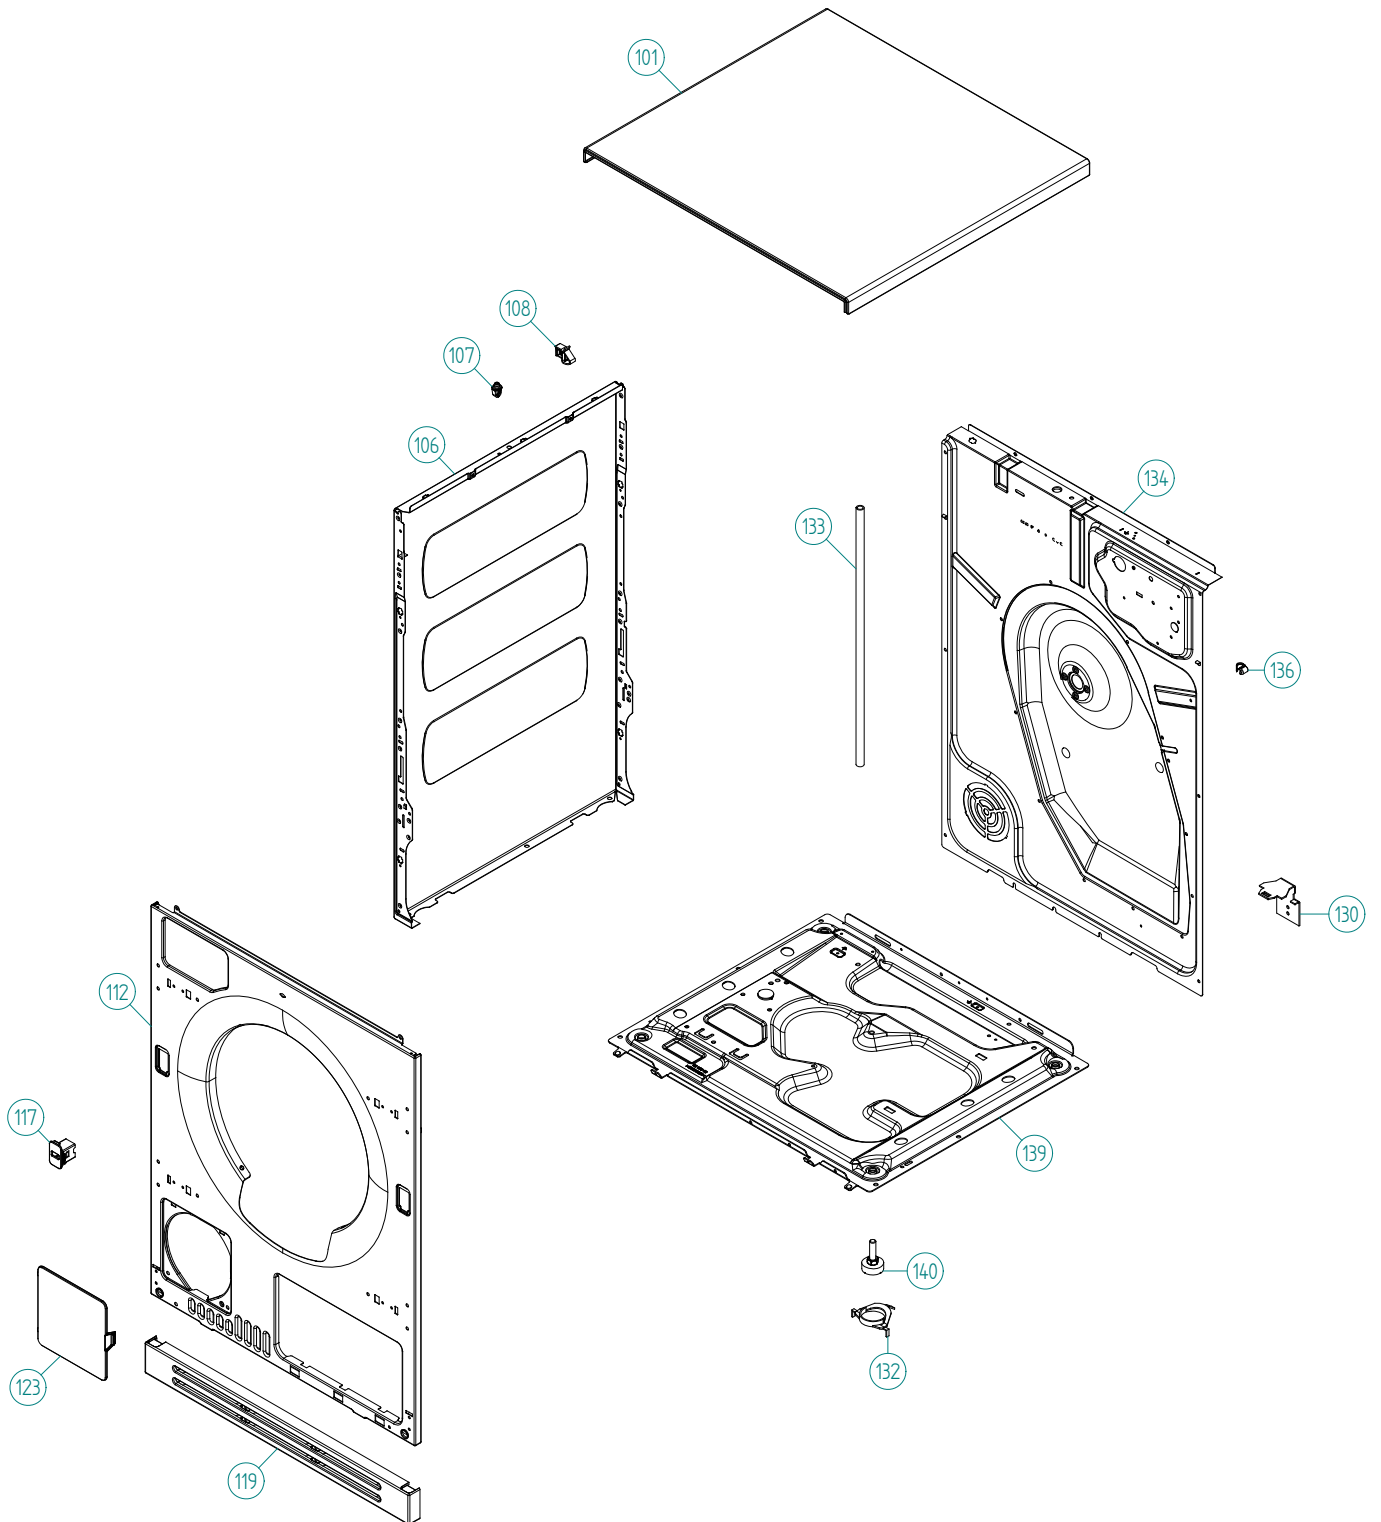

Spare Parts Catalogue

ASKO Tumble Dryers \ ASKO 700 Series
Type: TD60.1
Model: T753C US Titan

Prod. No: 10775316
May 1st 2012

ASKO Appliances Inc.

4001 E Plano Parkway #1004001 E Plano Parkway #100
Plano, Texas 75074

Outer Casing

ASKO, T753C US - Titan (TD60.1)

Pos	Spare part No.	Description	Qty	Comment
101	8061817-81	Top WM50 titanium	1 Pc's	
101-a	8902362	Screw 20 Torx Self Tapping	3 Pc's	
101-b	8901413	Lock Washer laundry tops	2 Pc's	
106	8801174-81	Side WM50 titanium	2 Pc's	
107	8061763	Clip Front Plate 600700s	2 Pc's	
108	8061916	CABLE HOLDER WMD20	2 Pc's	
117	8093526-81	LOCK PUSH/PUSH	1 Pc's	
119	8077511-81	PLINTH CONDENSER	1 Pc's	
123	8076075-81	COVER FOR FAN HOUSING	1 Pc's	
130	8053980	Stacking Bracket All TDs	2 Pc's	
132	8064114	Pair, Holders, TD Feet/Stacking	1 Pc's	
133	8054733	Rubber Hose Accy Drain Cond	1 Pc's	
134	8076336	REAR PANEL OUTER rpl by 8076336-A	1 Pc's	
134-a	8902362	Screw 20 Torx Self Tapping	10 Pc's	
136	8083561	CABLE HOLDER TD	1 Pc's	
139	8061618	BASE PAN WMD20	1 Pc's	
140	8059334	Leveling Leg Comp WMD 20	4 Pc's	

Control Panel

ASKO, T753C US - Titan (TD60.1)

Pos	Spare part No.	Description	Qty	Comment
401	8090247-81-UL	PANEL ASKO T753C US	1 Pc's	
402	8079749	Rubber Seal-Cntrl Panel to Brd	1 Pc's	
411	8083800-81	PUSHBUT. START/STOP PRINTED TD	1 Pc's	
413	8081710-81	PUSHBU. MAINSWITCH WMD60.2 UL4	1 Pc's	
430	8082929	CONTROL UNIT TD60.1 B (DISP.)	1 Pc's	
431	8083234-81	PUSHBUTT. OPTION 2 WMD60.1 UL4	2 Pc's	
432	8083233-81	PUSHBUTTON OPTION 1 WMD60.1	2 Pc's	
434	8083238	LENS START STOP DISP. WMD60.1	1 Pc's	
435	8083241	LENS OPTION WMD60.1	3 Pc's	
440	8088564	DECOR PLATE WMD60.1	1 Pc's	
442	8801433-81	KNOB COMPL. WMD60.1 TITANIUM	1 Pc's	
444	8083482	LENS JOGDIAL WMD60.1	1 Pc's	
490	8090243	INSTRUCT. T753C ENGLISH US/CA	1 Pc's	
490	8090244	INSTRUCT. T753C FRENCH US/CA	1 Pc's	